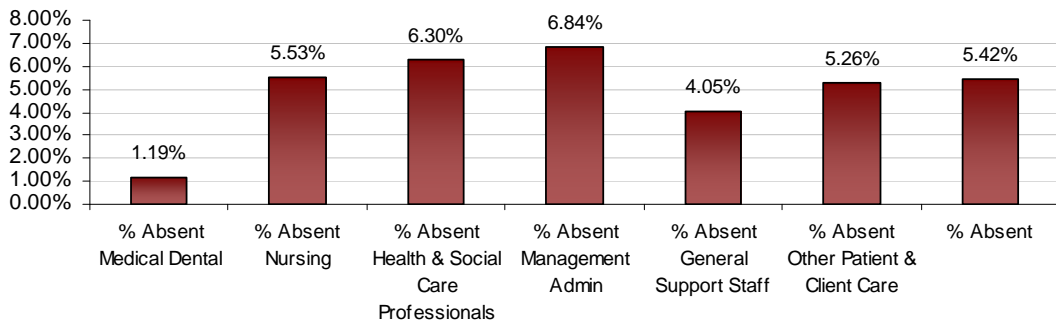

Longford/ Westmeath LHO July 2012 Absenteeism