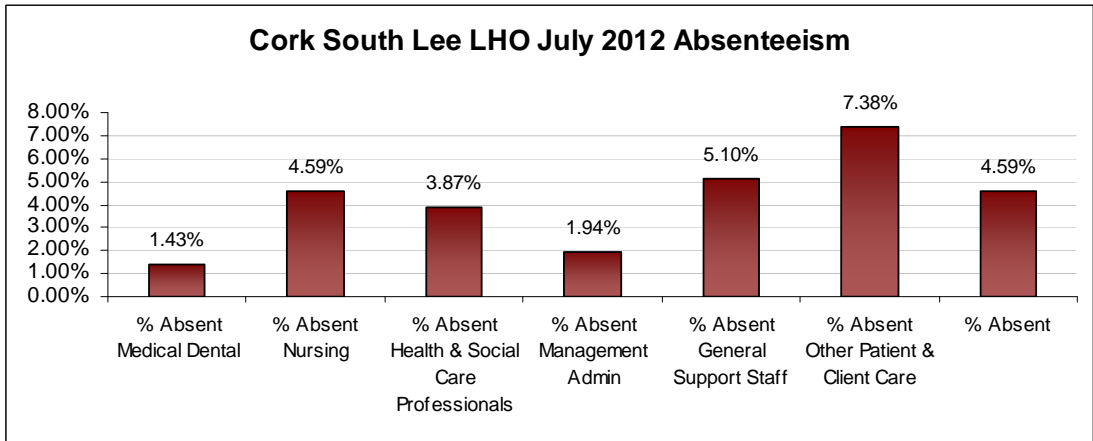

## LHO ABSENTEEISM RATE (PER GRADE CATEGORY) JULY 2012