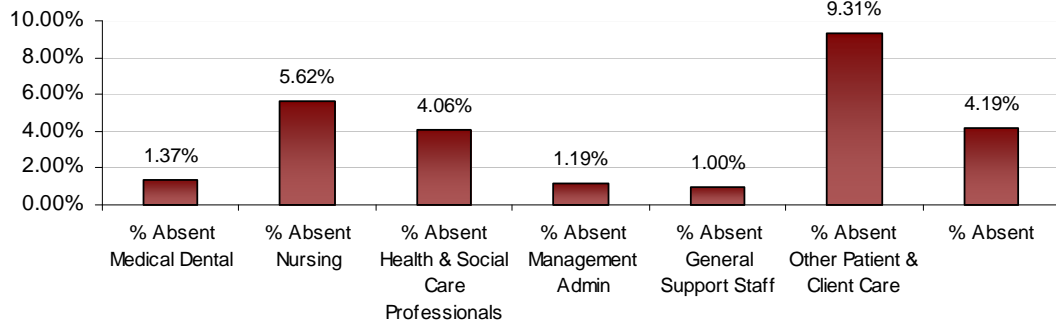

Dublin South-West LHO July 2012 Absenteeism