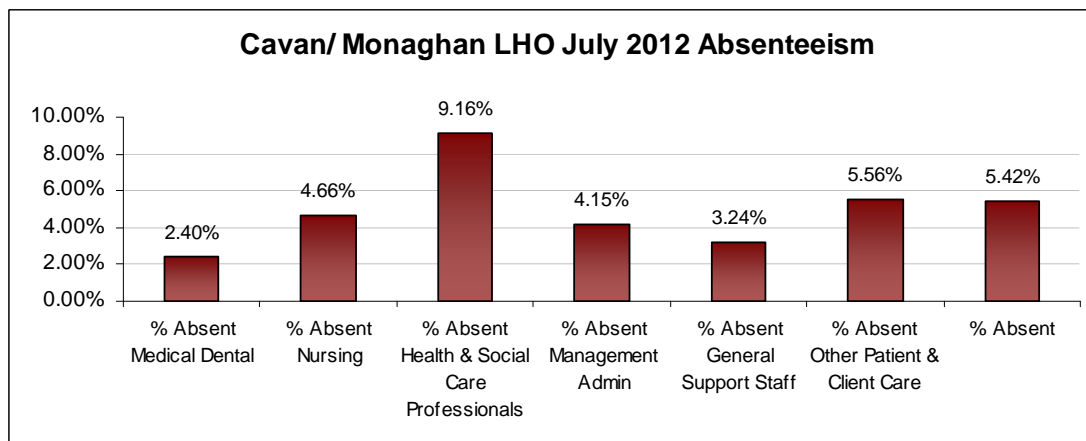

## LHO ABSENTEEISM RATE (PER GRADE CATEGORY) JULY 2012