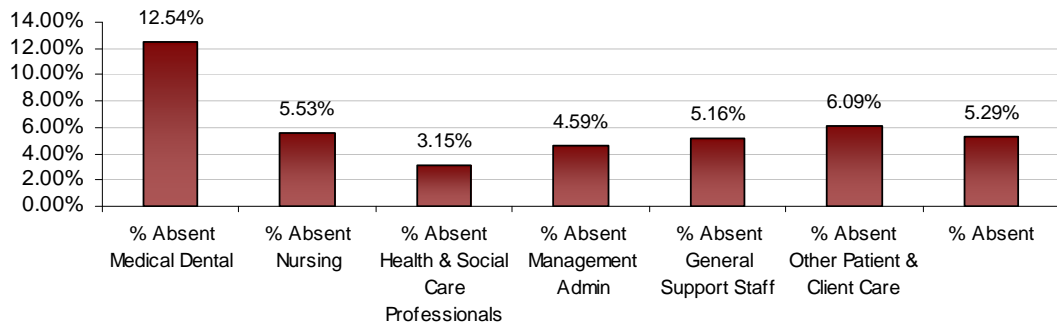

Wexford LHO July 2012 Absenteeism