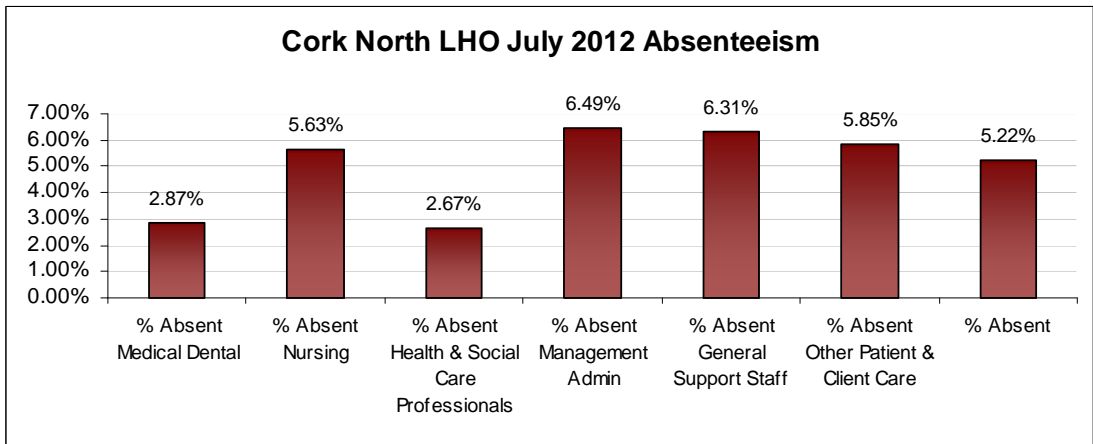

## LHO ABSENTEEISM RATE (PER GRADE CATEGORY) JULY 2012