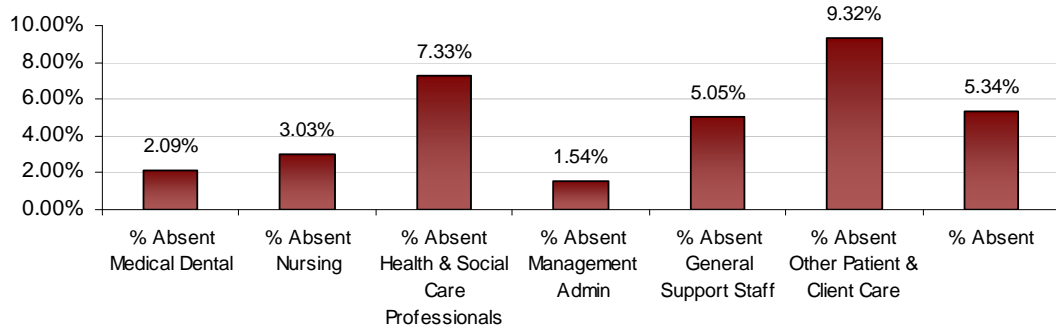

Dublin South City LHO July 2012 Absenteeism