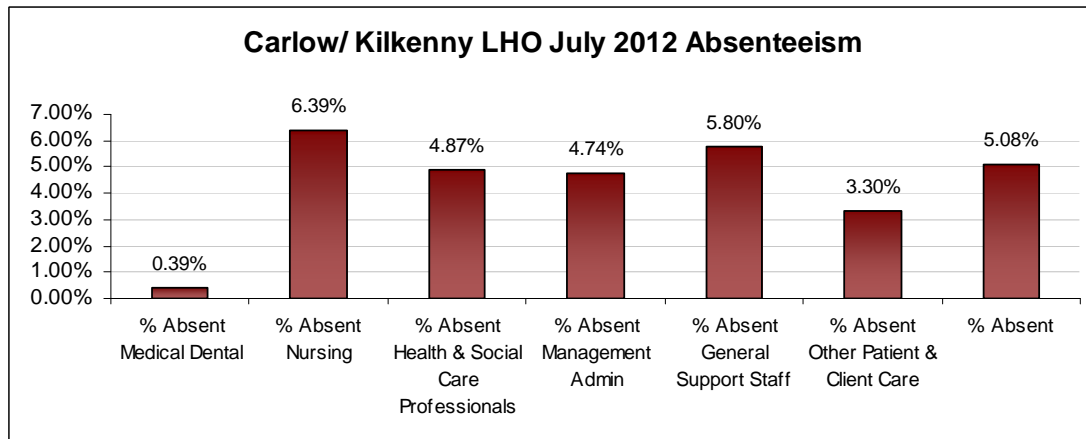

## LHO ABSENTEEISM RATE (PER GRADE CATEGORY) JULY 2012