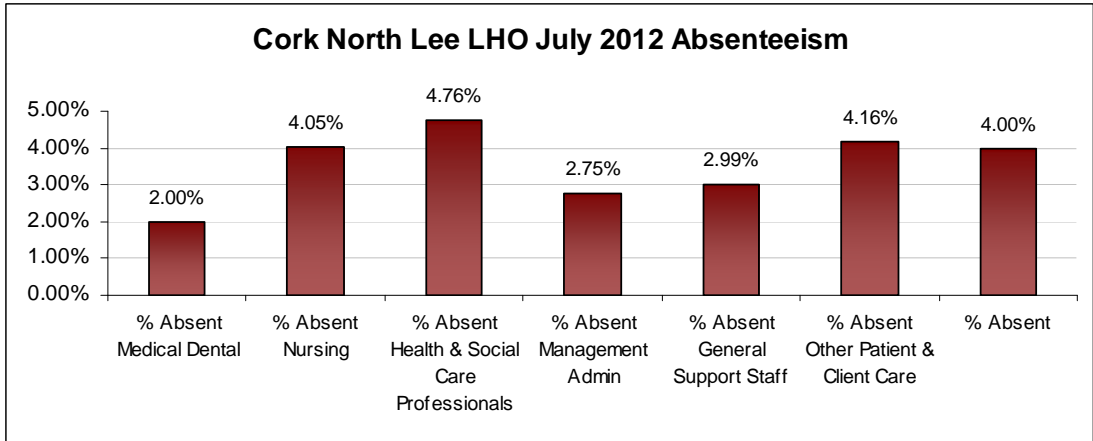

## LHO ABSENTEEISM RATE (PER GRADE CATEGORY) JULY 2012