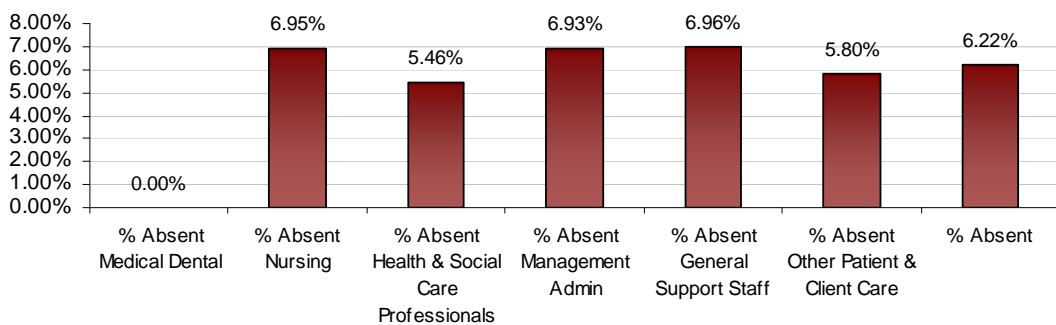

Dublin West LHO July 2012 Absenteeism