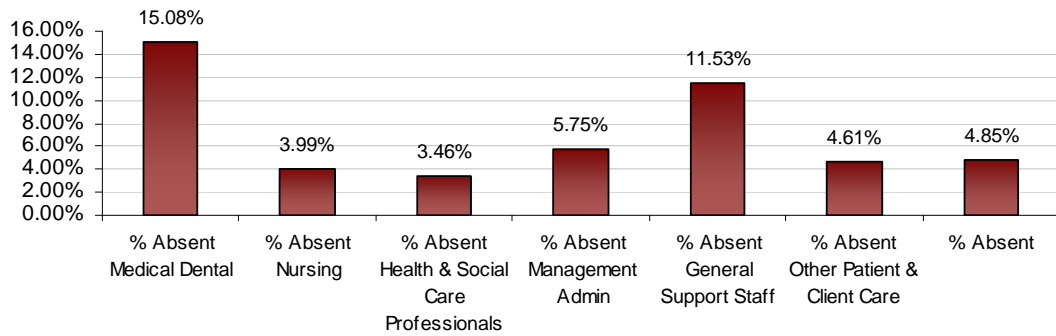

Dublin South-East LHO July 2012 Absenteeism