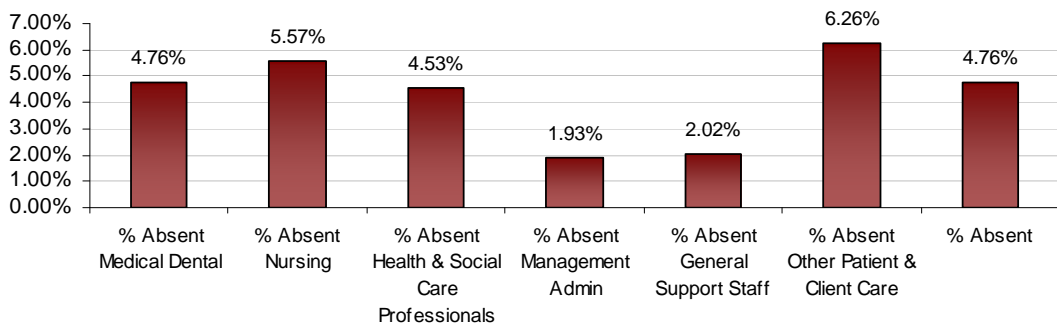

Kerry LHO July 2012 Absenteeism